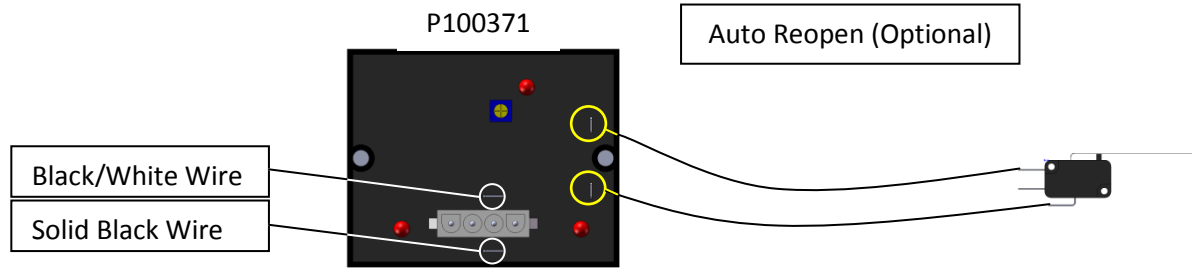

A

Black/White Wire
Solid Black Wire

Auto Reopen (Optional)

B

Solid Black Wire
Black/White Wire

Auto Reopen (Optional)

C

D

E

P100377

Black/White Wire

Solid Black Wire

P100371

Auto Reopen