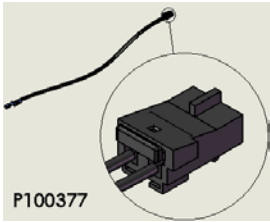

A

Black/White Wire
Solid Black Wire

Auto Reopen (Optional)

B

Solid Black Wire
Black/White Wire

Auto Reopen (Optional)

C

D

E

P100377

Black/White Wire

Solid Black Wire

P100371

Auto Reopen