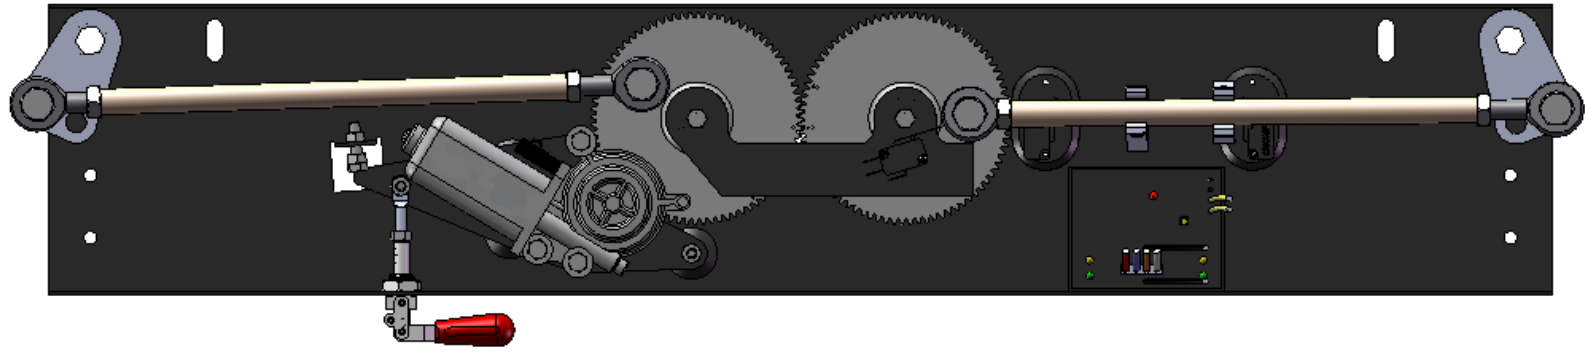

A

Black/White Wire
Solid Black Wire

Auto Reopen (Optional)

B

Solid Black Wire
Black/White Wire

Auto Reopen (Optional)

C

D

E

P100377

Black/White Wire

Solid Black Wire

P100371

Auto Reopen