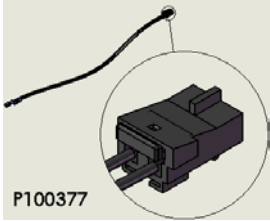

A

Black/White Wire
Solid Black Wire

Auto Reopen (Optional)

B

Solid Black Wire
Black/White Wire

Auto Reopen (Optional)

C

D

E

P100377

Black/White Wire

Solid Black Wire

P100371

Auto Reopen