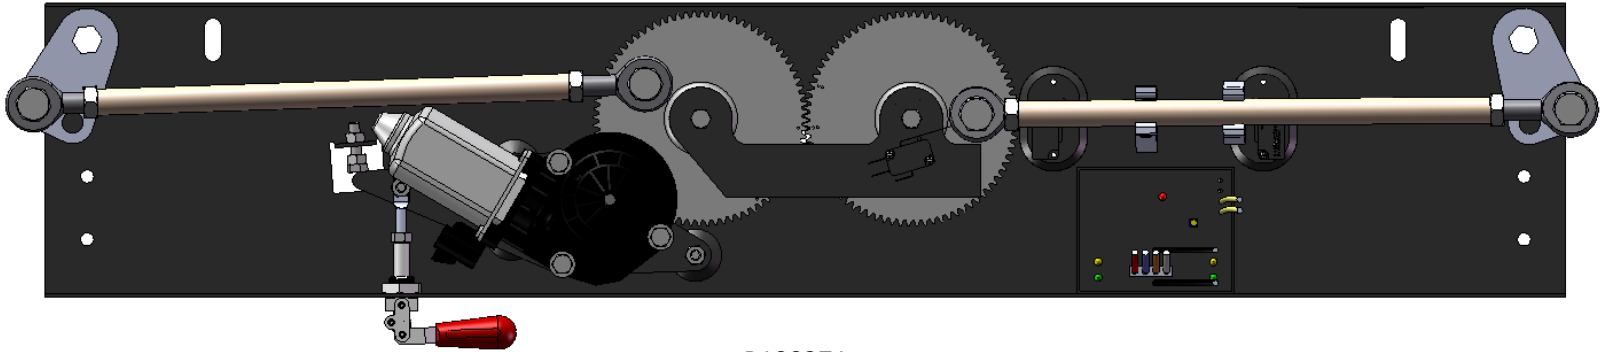

A

Black/White Wire
Solid Black Wire

Auto Reopen (Optional)

B

Solid Black Wire
Black/White Wire

Auto Reopen (Optional)

C

D

E

P100377

Black/White Wire

Solid Black Wire

P100371

Auto Reopen