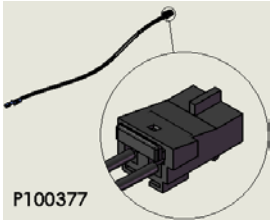

A

Black/White Wire
Solid Black Wire

Auto Reopen (Optional)

B

Solid Black Wire
Black/White Wire

Auto Reopen (Optional)

C

D

E

P100377

Black/White Wire

Solid Black Wire

P100371

Auto Reopen