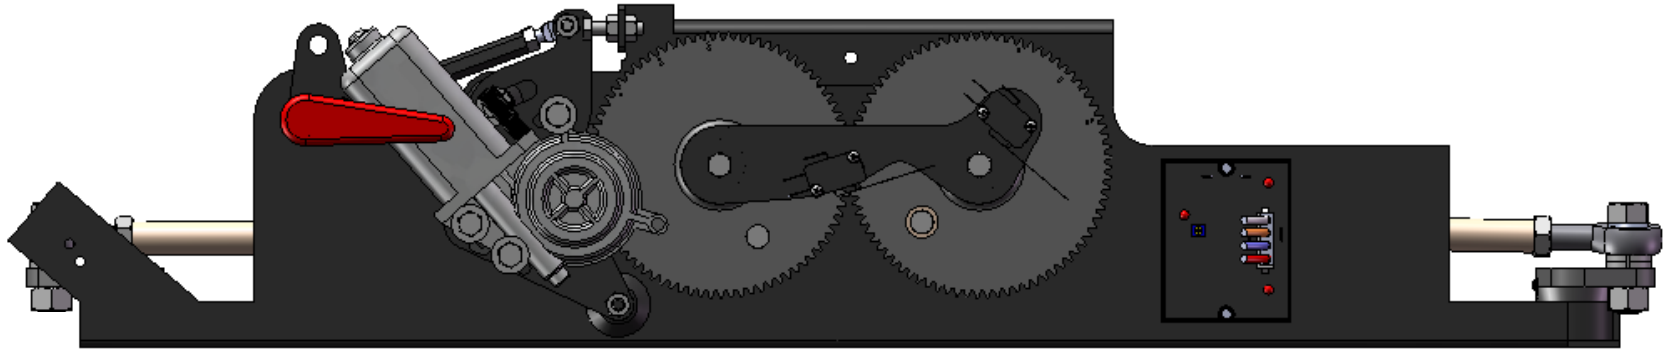

A

Black/White Wire
Solid Black Wire

Auto Reopen (Optional)

B

Solid Black Wire
Black/White Wire

Auto Reopen (Optional)

C

D

E

P100377

Black/White Wire

Solid Black Wire

P100371

Auto Reopen