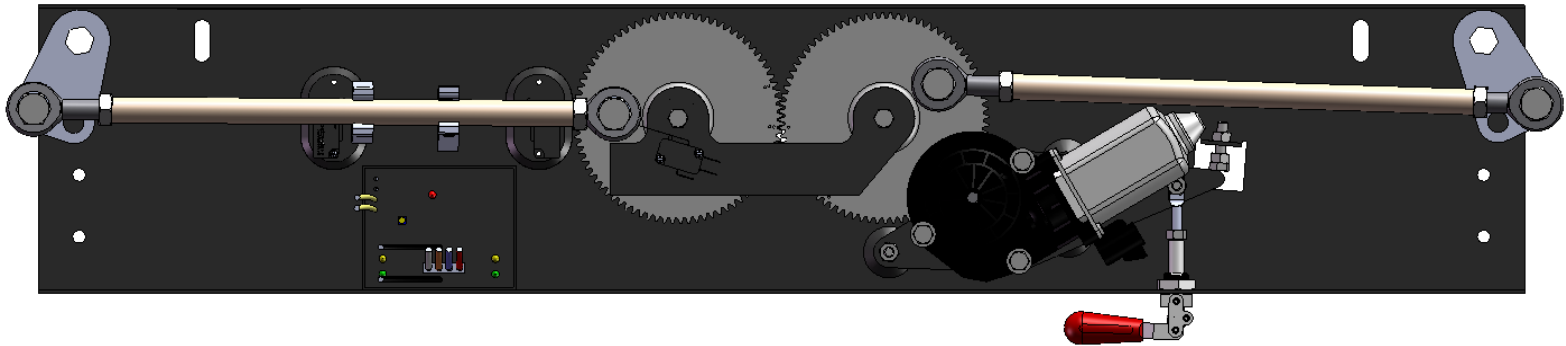

A

Black/White Wire
Solid Black Wire

Auto Reopen (Optional)

B

Solid Black Wire
Black/White Wire

Auto Reopen (Optional)

C

D

E

P100377

Black/White Wire

Solid Black Wire

P100371

Auto Reopen