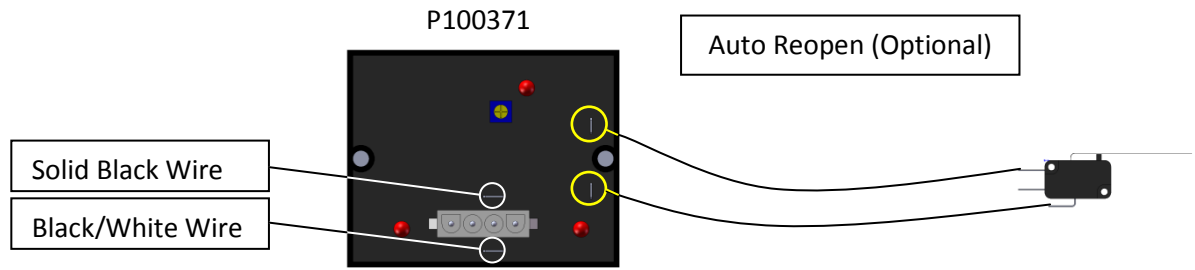

A

Black/White Wire
Solid Black Wire

Auto Reopen (Optional)

B

Solid Black Wire
Black/White Wire

Auto Reopen (Optional)

C

D

E

P100377

Black/White Wire

Solid Black Wire

P100371

Auto Reopen