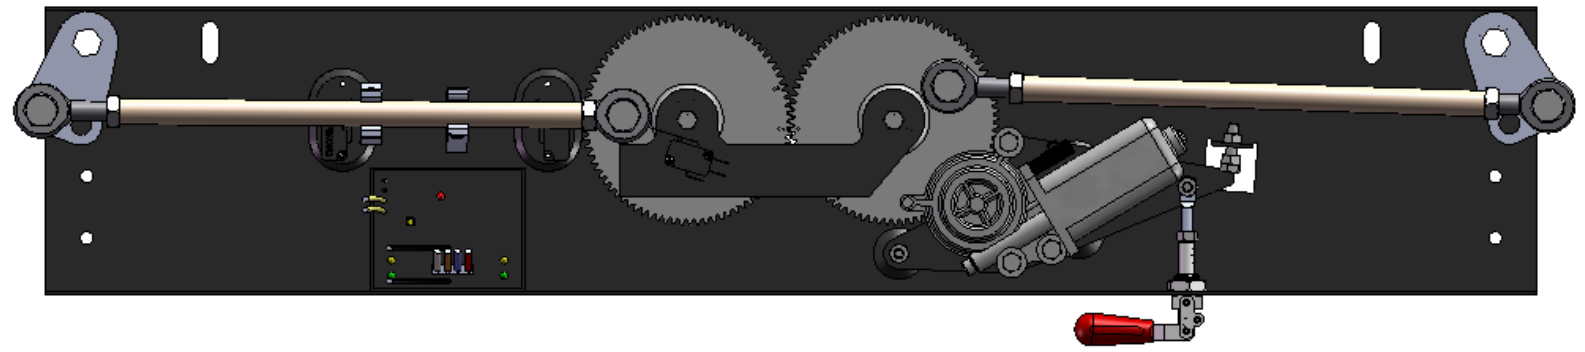

A

Black/White Wire
Solid Black Wire

Auto Reopen (Optional)

B

Solid Black Wire
Black/White Wire

Auto Reopen (Optional)

C

D

E

P100377

Black/White Wire

Solid Black Wire

P100371

Auto Reopen